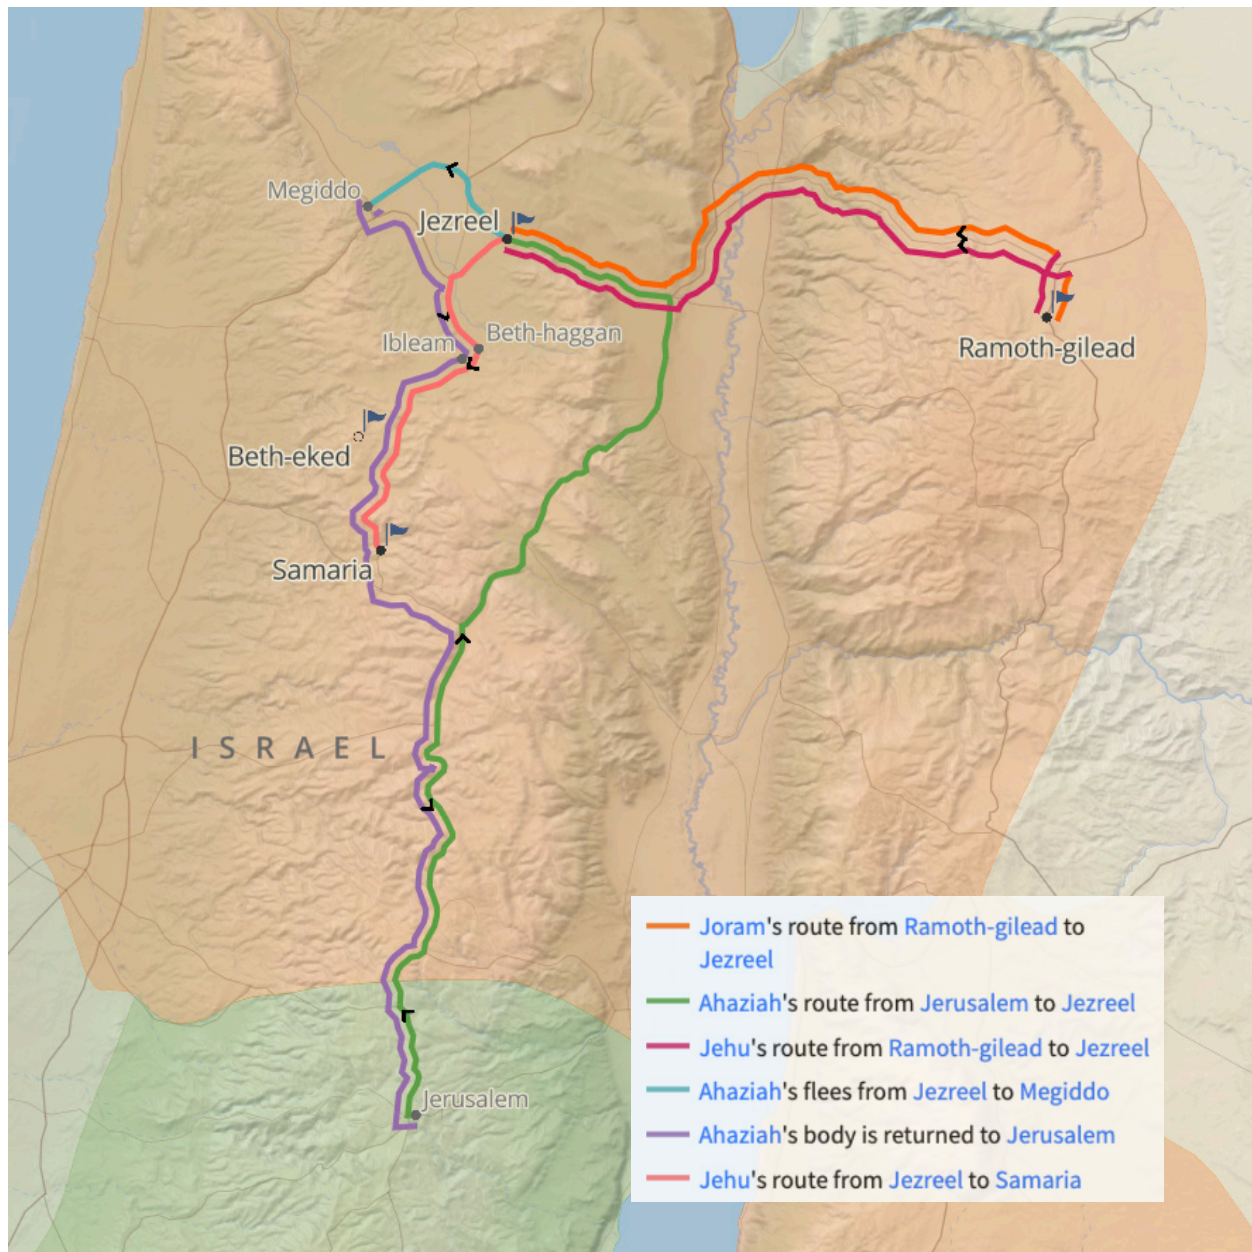

# Hosea Lesson 6

## The Blood of Jezreel

Arrow-heads found near the gate of Jezreel.

Jezreel was enclosed by a double wall with perpendicular crosswalls in between.